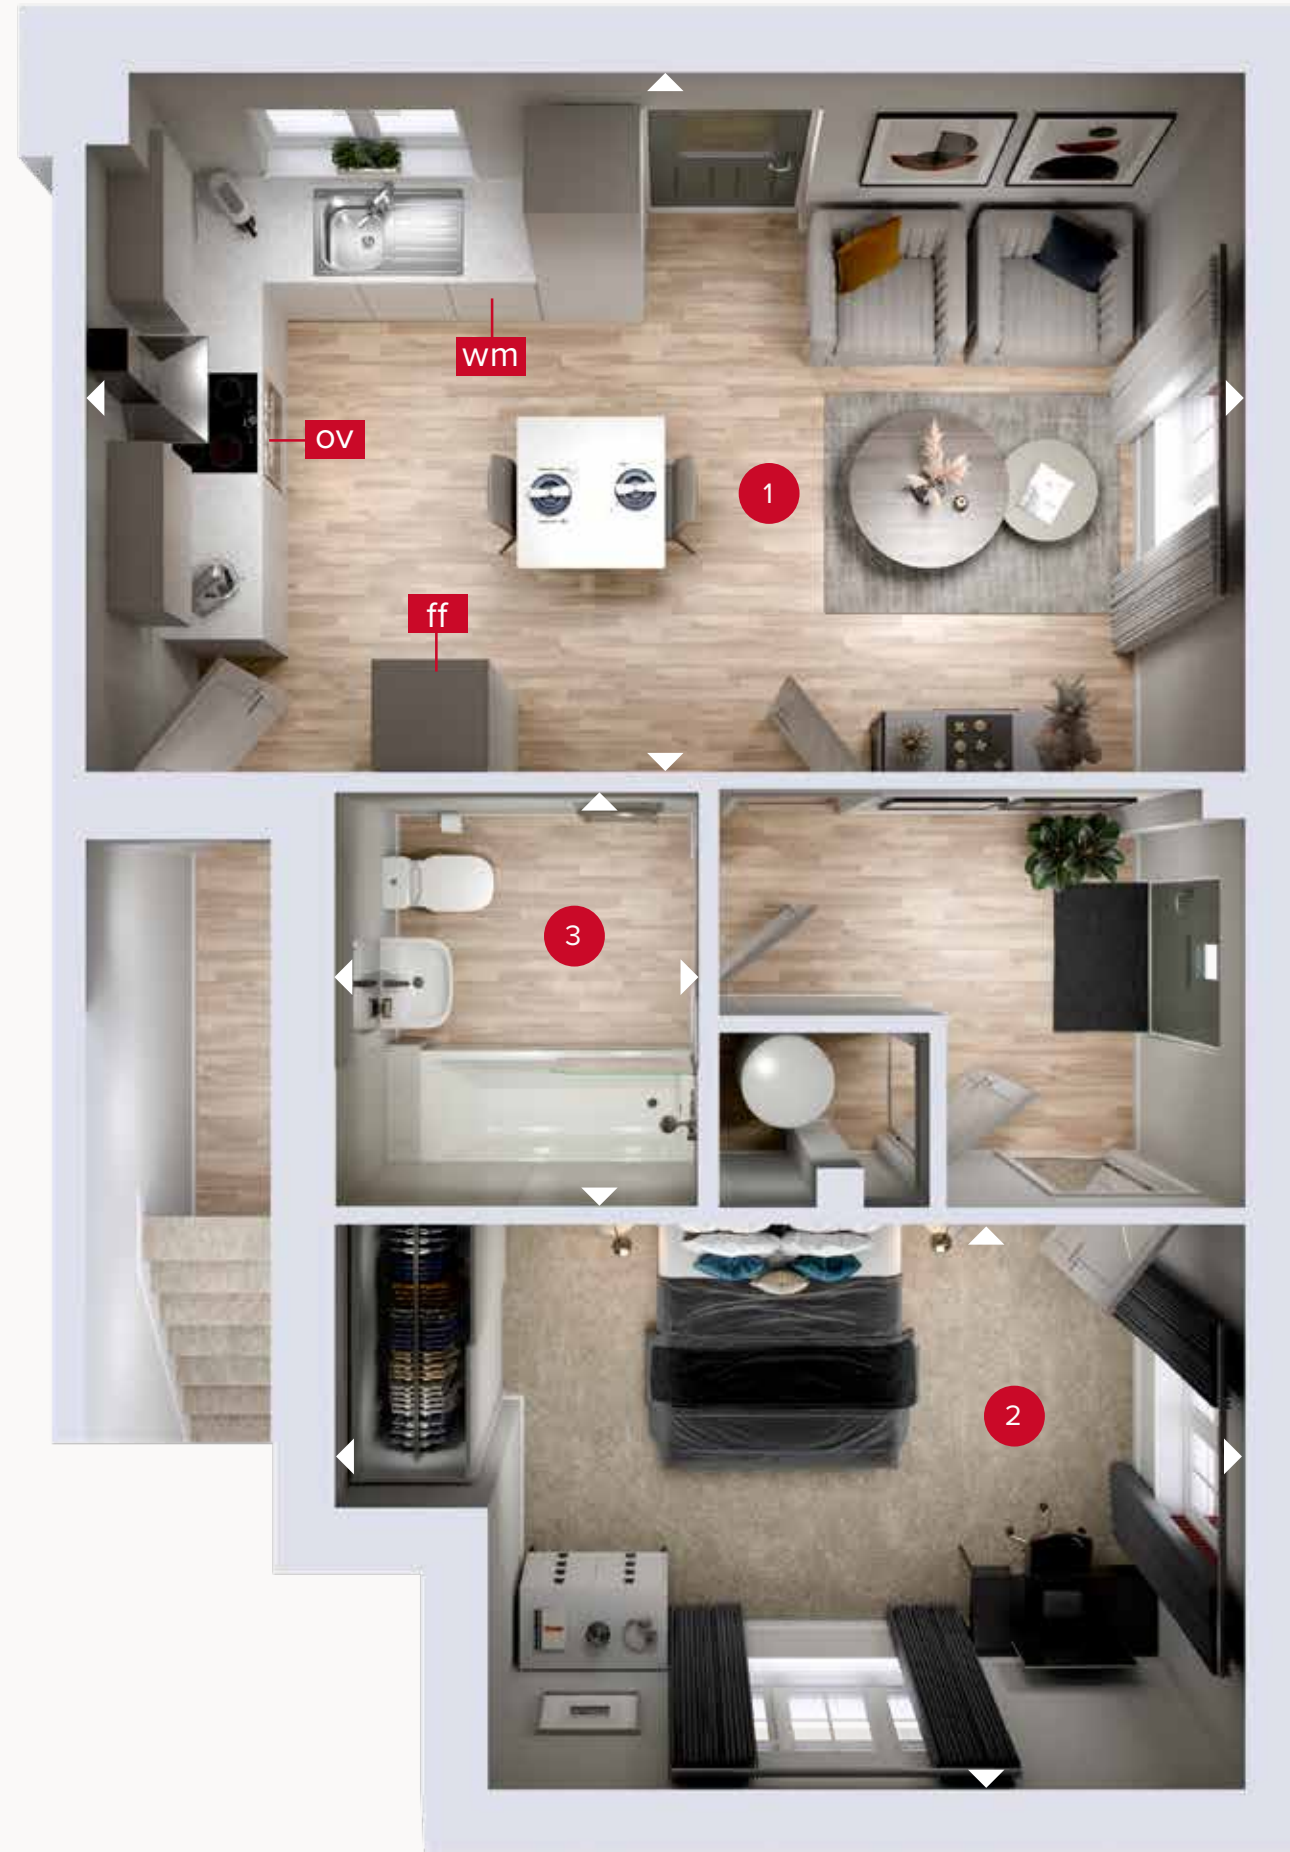

HERITAGE

- REDROW -

THE SPEY

ONE BEDROOM TERRACED HOME

GROUND FLOOR

THE SPEY

GROUND FLOOR MAISONETTE

1	Kitchen/Dining/ Lounge	20'0" x 12'1"	6.10 x 3.69 m
2	Bedroom	12'6" x 9'10"	3.80 x 2.99 m
3	Bathroom	7'3" x 6'5"	2.21 x 1.96 m