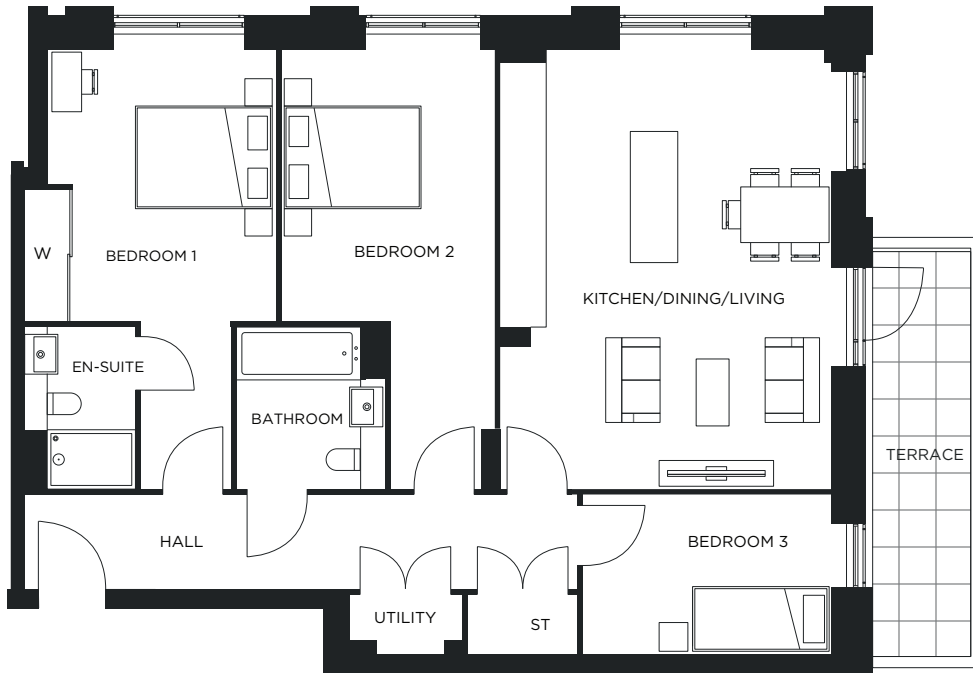

THE ACRES

3 BEDROOM APARTMENT

APARTMENT TYPE C1-119

PLOT: W1.01.03

3 BEDROOM APARTMENT

Living/Kitchen/Dining	6.02 m x 4.52 m	19' 11" X 15' 0"
Bedroom 1	6.02 m x 3.39 m	19' 11" X 11' 4"
Bedroom 2	6.02 m x 2.84 m	19' 11" X 9' 6"
Bedroom 3	3.37 m x 2.13 m	11' 3" X 7' 2"
Bathroom	2.15 m x 1.95 m	7' 3" X 6' 7"
En-Suite	2.15 m x 1.45 m	7' 3" X 4' 11"
Utility	1.50 m x 0.76 m	5' 1" X 2' 8"
Total Internal Area	88.4 sq m	951 sq ft