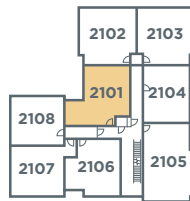

**TYPE 11**

PLOT 2101 & 2201

**Kitchen/Living/Dining Room**

5.88m max x 4.18m max

19'3" max x 13'8" max

**Bedroom**

4.19m max x 3.17m max

13'8" max x 10'4" max

**Bathroom**

2.20m x 1.80m

7'2" x 5'10"

Ground Floor

First Floor

Second Floor

**CONSUMER  
CODE FOR  
HOME BUILDERS**

[www.consumercode.co.uk](http://www.consumercode.co.uk)