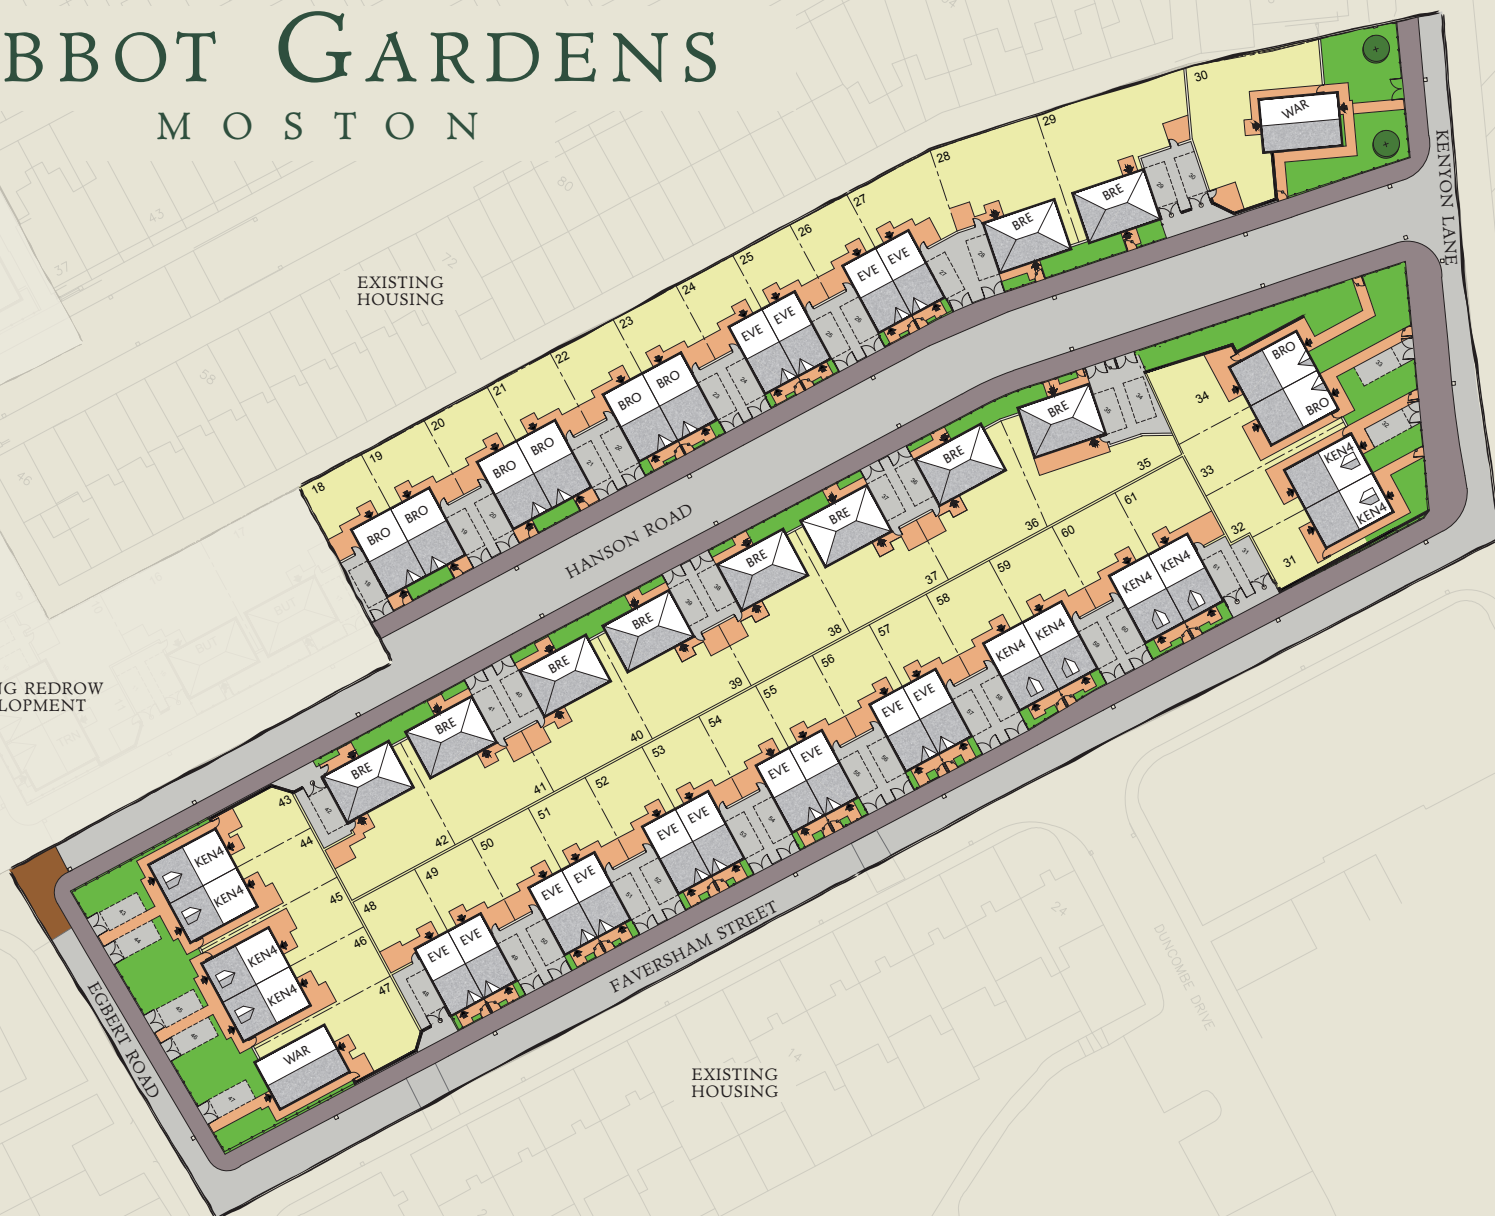

ABBOT GARDENS

M O S T O N

EXISTING REDROW DEVELOPMENT

EXISTING HOUSING

EXISTING HOUSING

EXISTING HOUSING

This plan is indicative and is intended for guidance only and does not form part of any contract or agreement, nor does it show ownership boundaries, easements or wayleaves. For specific details, other than general site layout, please liaise directly with our site sales consultant.

- 

EVE
EVESHAM
2 Bedroom home
- 

BRO
BROADWAY
3 Bedroom home
- 

BRE
BRECON
3 Bedroom home
- 

WAR
WARWICK
3 Bedroom home
- 

KEN4
KENILWORTH
4 Bedroom home