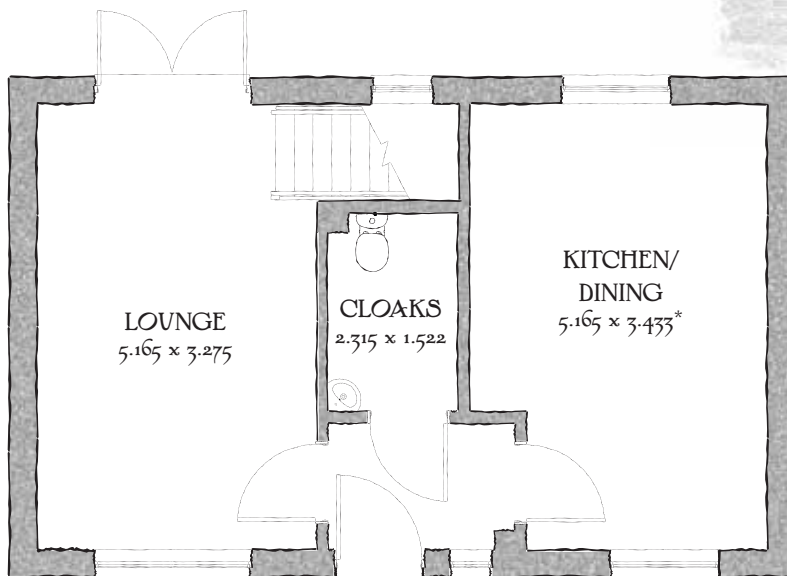

 **REDROW**

Working with

**MANCHESTER
CITY COUNCIL**

THE Buttermere

THREE BEDROOM HOME

FIRST FLOOR

Bedroom 1	17'0" x 9'6"	5.165 x 2.889 m*
Bedroom 2	10'9" x 8'3"	3.265 x 2.518 m
Bedroom 3	9'8" x 6'8"	2.960 x 2.558 m*
Bathroom	8'3" x 7'0"	2.500 x 2.134 m

Reflecting the inspiration of the Arts and Crafts movement and driven by the desire to preserve individuality and craftsmanship.

GROUND FLOOR

Lounge	17'0" x 10'9"	5.165 x 3.275 m
Kitchen/ Dining	17'0" x 11'3"	5.165 x 3.433 m*
Cloaks	7'7" x 5'0"	2.315 x 1.522 m

Customers should note this illustration is an example of The Buttermere housetype. All dimensions indicated are approximate and furniture layout is for illustrative purposes only. Homes may be a 'handed' (mirror image) versions of the illustrations, and may be detached, semi-detached or terraced. Materials used may differ from plot to plot including render and roof tile colours. Detailed plans and specifications are available for inspection for each plot at our Marketing Suite during working hours and customers must check their individual specifications prior to making reservation.