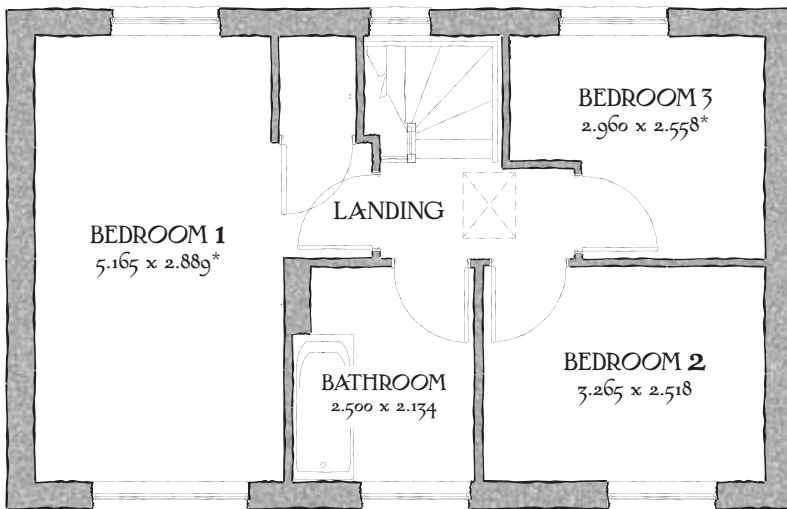

 **REDROW**

Working with

**MANCHESTER
CITY COUNCIL**

THE Buttermere

THREE BEDROOM HOME

FIRST FLOOR

Bedroom 1	17'0" x 9'6"	5.165 x 2.889 m*
Bedroom 2	10'9" x 8'3"	3.265 x 2.518 m
Bedroom 3	9'8" x 6'8"	2.960 x 2.558 m*
Bathroom	8'3" x 7'0"	2.500 x 2.134 m

Reflecting the inspiration of the Arts and Crafts movement and driven by the desire to preserve individuality and craftsmanship.

GROUND FLOOR

Lounge	17'0" x 10'9"	5.165 x 3.275 m
Kitchen/ Dining	17'0" x 11'3"	5.165 x 3.433 m*
Cloaks	7'7" x 5'0"	2.315 x 1.522 m

Customers should note this illustration is an example of The Buttermere housetype. All dimensions indicated are approximate and furniture layout is for illustrative purposes only. Homes may be a 'handed' (mirror image) versions of the illustrations, and may be detached, semi-detached or terraced. Materials used may differ from plot to plot including render and roof tile colours. Detailed plans and specifications are available for inspection for each plot at our Marketing Suite during working hours and customers must check their individual specifications prior to making reservation.

KEY

Hob

* Max dimensions Note: Bedroom dimensions taken into wardrobe recess

Traditional homes, built the way you remember